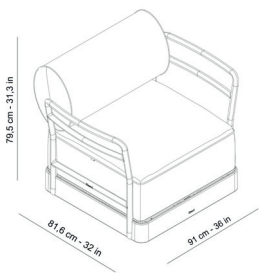

MEDIDAS

W 91cm × L 81,6cm × H 79,5cm × Hs 43cm
W 35.83in × L 32.13in × H 31.3in × Hs 16.93in

CARACTERÍSTICAS

Peso 26,4 Kg.

STD units	Packaging dim. (cm)	Units Container 20'	Units Container 40'	Units Container HC	Units Trayler 70m ³	Units Truck 100m ³
1X	77 × 75 × 76	63	144	144	162	189