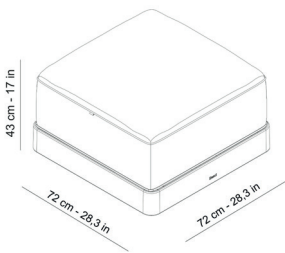

MEDIDAS

W 72cm × L 72cm × H 43cm × Hs 43cm
W 28.35in × L 28.35in × H 16.93in × Hs 16.93in

CARACTERÍSTICAS

Peso 17,5 Kg.

STD units	Packaging dim. (cm)	Units Container 20'	Units Container 40'	Units Container HC	Units Trayler 70m ³	Units Truck 100m ³
1X	77 × 75 × 76	63	144	144	162	189