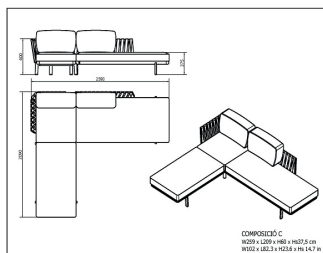

IMAGE AVAILABLE
SOON

DES MESURES

W 60cm × L 259cm × H 259cm × Hs 37,5cm

W 23.63in × L 101.97in × H 101.97in × Hs 14.77in

CARACTÉRISTIQUES

Poids 72,1 Kg.

STD units	Packaging dim. (cm)	Units Container 20'	Units Container 40'	Units Container HC	Units Traylor 70m ³	Units Truck 100m ³
1X	100 × 100 × 65	6	14	14		15