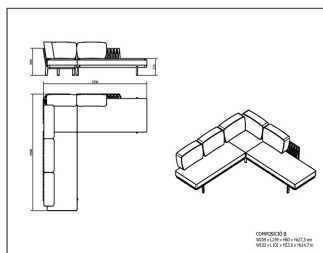

IMAGE AVAILABLE
SOON

DES MESURES

W 259cm × L 259cm × H 60cm × Hs 37,5cm

W 101.97in × L 101.97in × H 23.63in × Hs 14.77in

CARACTÉRISTIQUES

Poids 83,9 Kg.

STD units	Packaging dim. (cm)	Units Container 20'	Units Container 40'	Units Container HC	Units Traylor 70m ³	Units Truck 100m ³
1X	100 × 100 × 65	12	28	28		32