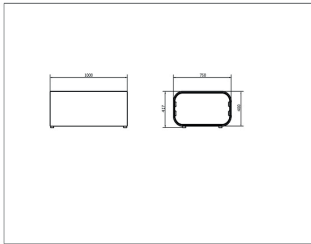

MEDIDAS

W 100cm × L 75cm × H 41,7cm

W 39,38in × L 29,53in × H 16,42in

CARACTERÍSTICAS

Peso 8,5 Kg.

STD units	Packaging dim. (cm)	Units Container 20'	Units Container 40'	Units Container HC	Units Traylor 70m ³	Units Truck 100m ³
1X	80 × 105 × 45	132	265	291	317	0