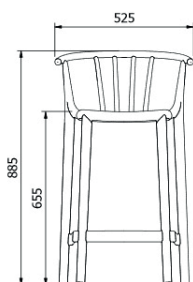

### DES MESURES

W 52,5cm × L 49cm × H 88,5cm × Hs 65,5cm

W 20.67in × L 19.3in × H 34.85in × Hs 25.79in

STD units	Packaging dim. (cm)	Units Container 20'	Units Container 40'	Units Container HC	Units Trayler 70m³	Units Truck 100m³
4X	× ×	284	592	616	768	848
2X	× ×	176	352	352	440	520
P24	× ×	576	1152	1152	1272	1344