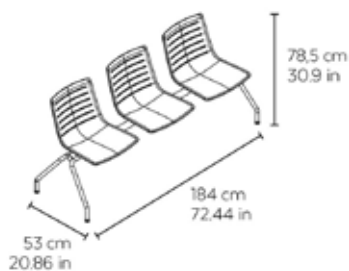

BANQUETTE 3 SKIN AVEC ACCOUDOIRS

Banquette pour usage intérieur. Siège injecté en fibre de verre et PP. Structure en acier peint blanc ou noir. Les accoudoirs et la table auxiliaire sont optionnels

DES MESURES

W 175,36cm × L 54,14cm × H 77,6cm × Hs 46,3cm

W 69.04in × L 21.32in × H 30.56in × Hs 18.23in

CARACTÉRISTIQUES

Poids 23,75 Kg.

STD units	Packaging dim. (cm)	Units Container 20'	Units Container 40'	Units Container HC	Units Trayler 70m³	Units Truck 100m³
1X	60 × 60 × 50		152		218	

COMBINAISONS DE STRUCTURE ET PIEDS

	Blanc	Noir	Chocolat	Gris Foncé
Blanc	☐	☐	☐	☐
Noir	☐	☐	☐	☐

IMAGE DE COTE
BIENTÔT DISPONIBLE

BANQUETTE 3 SKIN AVEC ACCOUDOIRS + TABLE

Banquette pour usage intérieur. Siège injecté en fibre de verre et PP. Structure en acier peint blanc ou noir. Les accoudoirs et la table auxiliaire sont optionnels

DES MESURES

W 232cm × L 54,14cm × H 77,6cm × Hs 46,3cm

W 91.34in × L 21.32in × H 30.56in × Hs 18.23in

CARACTÉRISTIQUES

Poids 28,21 Kg.

STD units	Packaging dim. (cm)	Units Container 20'	Units Container 40'	Units Container HC	Units Trayler 70m³	Units Truck 100m³
1X	60 × 60 × 50		152		218	

COMBINAISONS DE STRUCTURE ET PIEDS

	Blanc	Noir	Chocolat	Gris Foncé
Blanc	☐	☐	☐	☐
Noir	☐	☐	☐	☐