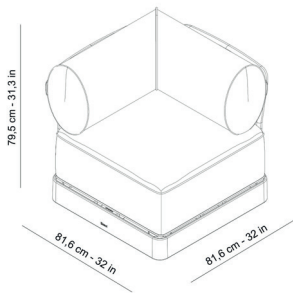

### MEDIDAS

W 81,6cm × L 81,6cm × H 79,5cm × Hs 43cm  
W 32.13in × L 32.13in × H 31.3in × Hs 16.93in

### CARACTERÍSTICAS

Peso 25,1 Kg.

STD units	Packaging dim. (cm)	Units Container 20'	Units Container 40'	Units Container HC	Units Trayler 70m <sup>3</sup>	Units Truck 100m <sup>3</sup>
1X	77 × 75 × 76	63	144	144	162	189