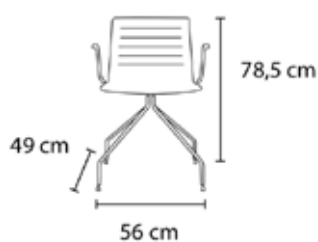

SILLAS SKIN

Diseñado por **Josep Llusçà**

SILLA ARAÑA CON BRAZOS SKIN

Silla con brazos araña para uso interior. Carcasa inyectada en fibra de vidrio y PP. Estructura de acero cromado o pintado blanco. Peso neto: 7,48 kg.

MEDIDAS

W 56cm × L 53,4cm × H 77,5cm × Hs 43,7cm × Ha 65,5cm

W 22.05in × L 21.03in × H 30.52in × Hs 17.21in × Ha 25.79in

CARACTERÍSTICAS

Peso 7,48 Kg.

STD units	Packaging dim. (cm)	Units Container 20'	Units Container 40'	Units Container HC	Units Trayler 70m³	Units Truck 100m³
2X	60 × 60 × 50	138	688	304	864	562

CARCASA