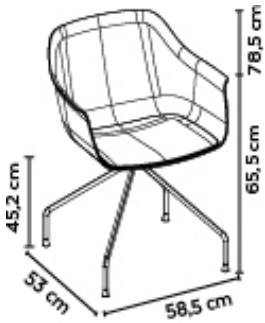

SILLÓN SHAPE PATAS ARAÑA

Silloncito para uso interior. Carcasa inyectada en polipropileno con fibra de vidrio. Estructura de las patas en acero pintado. Carcasa y estructura del mismo color. Peso neto 7,85 kg

MEDIDAS

W 58,5cm × L 53cm × H 78,5cm × Hs 45,2cm × Ha 65,5cm
W 23.04in × L 20.87in × H 30.91in × Hs 17.8in × Ha 25.79in

CARACTERÍSTICAS

Peso 7,85 Kg.

STD units	Packaging dim. (cm)	Units Container 20'	Units Container 40'	Units Container HC	Units Trayler 70m³	Units Truck 100m³
2X	60 × 60 × 50		688		864