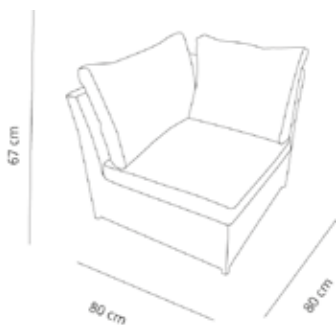

FALTA PLUMA

CERTIFICACIONES
UNEEN581-CONTRACT

SOFA JACK

Sofá de ratán sintético trenzado en PE de 1,40 mm de grosor en color beige, con estructura de aluminio. Cojín con cremallera desenfundable, de poliéster color gris. Incorpora sistema de enlace entre sofás.

MEDIDAS

W 80cm × L 65cm × H 67,5cm

W 31.5in × L 25.6in × H 26.58in

CARACTERÍSTICAS

Peso 7,5 Kg.

STD units	Packaging dim. (cm)	Units Container 20'	Units Container 40'	Units Container HC	Units Trayler 70m³	Units Truck 100m³
1X	x x		140		180	

COLOR CARCASA

Gris

CERTIFICACIONES
UNEEN581-CONTRACT

SOFA LATERAL JACK

Sofá de ratán sintético trenzado en PE de 1,40 mm de grosor en color beige, con estructura de aluminio. Cojín con cremallera desenfundable, de poliéster color gris. Incorpora sistema de enlace entre sofás.

MEDIDAS

W 80cm × L 65cm × H 67,5cm

W 31.5in × L 25.6in × H 26.58in

CARACTERÍSTICAS

Peso 10,75 Kg.

STD units	Packaging dim. (cm)	Units Container 20'	Units Container 40'	Units Container HC	Units Trayler 70m³	Units Truck 100m³
1X	x x		150		180	

COLOR CARCASA

Gris