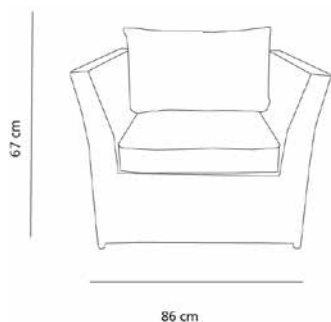

SILLONES/SOFÁS JACK

CERTIFICACIONES
UNEEN581-CONTRACT

BUTACA JACK

Butaca de ratán sintético trenzado en PE de 1,40 mm de grosor en color beige, con estructura de aluminio. Cojín con cremallera desfundable, de poliéster color gris.

MEDIDAS

W 86cm × L 82cm × H 67cm × Ha 67cm

W 33.86in × L 32.29in × H 26.38in × Ha 26.38in

CARACTERÍSTICAS

Peso 11 Kg.

STD units	Packaging dim. (cm)	Units Container 20'	Units Container 40'	Units Container HC	Units Trayler 70m³	Units Truck 100m³
1X	x x		150		180	

COLOR CARCASA

Gris

SOFA ESQUINA JACK

Sofá de ratán sintético trenzado en PE de 1,40 mm de grosor en color beige, con estructura de aluminio. Cojín con cremallera desfundable, de poliéster color gris. Incorpora sistema de enlace entre sofás.

MEDIDAS

W 80cm × L 65cm × H 67,5cm

W 31.5in × L 25.6in × H 26.58in

CARACTERÍSTICAS

Peso 13 Kg.

STD units	Packaging dim. (cm)	Units Container 20'	Units Container 40'	Units Container HC	Units Trayler 70m³	Units Truck 100m³
1X	x x		150		180