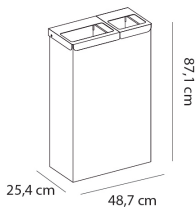

### MEDIDAS

W 48,7cm × L 25,4cm × H 87,1cm

W 19.18in × L 10.01in × H 34.3in

### CARACTERÍSTICAS

Peso 15 Kg.

STD units	Packaging dim. (cm)	Units Container 20'	Units Container 40'	Units Container HC	Units Traylor 70m <sup>3</sup>	Units Truck 100m <sup>3</sup>
1X	× ×		211			264