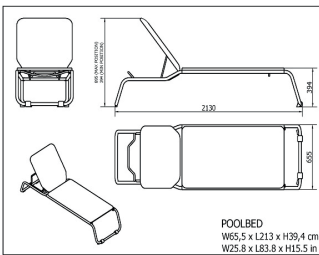

### MEDIDAS

W 65,5cm × L 213cm × H 39,4cm  
W 25.79in × L 83.86in × H 15.52in

### CARACTERÍSTICAS

Peso 41 Kg.

STD units	Packaging dim. (cm)	Units Container 20'	Units Container 40'	Units Container HC	Units Traylor 70m <sup>3</sup>	Units Truck 100m <sup>3</sup>
1X	78 × 217 × 50	33	72	85		85