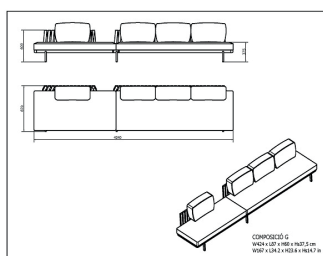

FALTA IMAGEN

MEDIDAS

W 87cm × L 425cm × H 60cm × Hs 37,5cm

W 34.26in × L 167.33in × H 23.63in × Hs 14.77in

CARACTERÍSTICAS

Peso 71 Kg.

STD units	Packaging dim. (cm)	Units Container 20'	Units Container 40'	Units Container HC	Units Traylor 70m ³	Units Truck 100m ³
1X	90 × 205 × 65	8	16	16		20