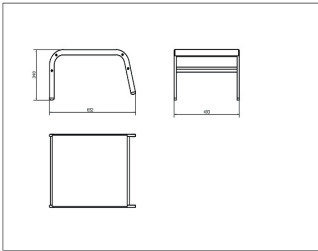

MEDIDAS

W 49,3cm × L 65,2cm × H 34cm

W 19.41in × L 25.67in × H 13.39in

CARACTERÍSTICAS

Peso 3,2 Kg.

STD units	Packaging dim. (cm)	Units Container 20'	Units Container 40'	Units Container HC	Units Traylor 70m ³	Units Truck 100m ³
2X	70 × 70 × 36	188	376	414	451	