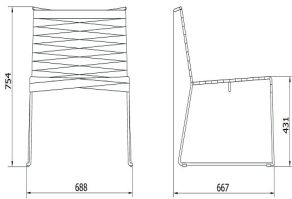

### MEDIDAS

W 68,8cm × L 66,7cm × H 75,4cm × Hs 43,1cm

W 27,09in × L 26,26in × H 29,69in × Hs 16,97in

### CARACTERÍSTICAS

**Peso** 7,52 Kg.

STD units	Packaging dim. (cm)	Units Container 20'	Units Container 40'	Units Container HC	Units Trayler 70m³	Units Truck 100m³
2X	72 × 70 × 82	240	481	529		577