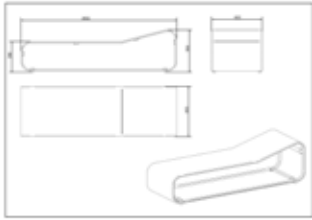

#### MEDIDAS

W 100cm × L 75cm × H 41,7cm

W 39.38in × L 29.53in × H 16.42in

#### ESTRUCTURA

Aluminio

### MEDIDAS

W 65cm × L 202cm × H 55cm × Hs 40cm

W 25.6in × L 79.53in × H 21.66in × Hs 15.75in