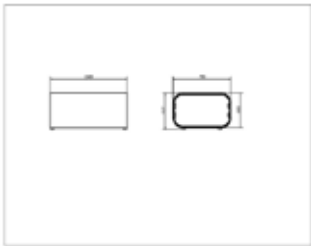

REPOSAPIÉS DUNAS

Diseñado por **Jordi Ribaudí**

MESA REPOSAPIES DUNAS

MEDIDAS

W 100cm × L 75cm × H 41,7cm

W 39.38in × L 29.53in × H 16.42in

CARACTERÍSTICAS

Peso 8,5 Kg.

STD units	Packaging dim. (cm)	Units Container 20'	Units Container 40'	Units Container HC	Units Traylor 70m³	Units Truck 100m³
1X	80 × 105 × 45	132	265	291	317	0

ESTRUCTURA

Aluminio

TEXTILENE

Titanium

Blanco

COMBINACIONES ESTRUCTURA/TEXTILENE

	Aluminio
Titanium	•
Blanco	•