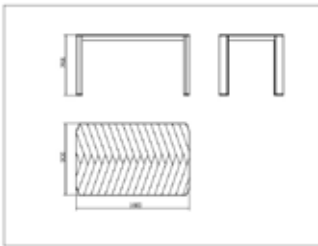

MESAS ESPIGA

Diseñado por **Jordi Ribaudí**

indecasa
collection

MESAS ESPIGA

Mesa con perfiles de aluminio pintados. Sobre de fenólico efecto relieve en impresión digital. Tacos antideslizantes. Tornillería de acero inoxidable.

CARACTERÍSTICAS MESA

W 90cm × L 160cm × H 75,5cm

W 35.44in × L 63.0in × H 29.73in

Peso 25 Kg.

STD units	Packaging dim. (cm)	Units Container 20'	Units Container 40'	Units Container HC	Units Trayler 70m³	Units Truck 100m³
1X	162 × 92 × 16	113	226	249	272	

TABLEROS

	Blanco	Negro
160×90cm	●	●
220×100cm	●	●
64.6×66.2cm	●	●

TABLEROS/PIES

	Blanco	Negro
Blanco	●	
Negro		●