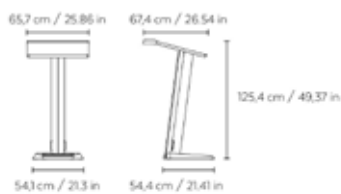

ATRIL 20216 ARC

Elegante atril de conferencia, con iluminación led e inclinable para uso interior, ideal para que los oradores se sientan cómodos y relajados.