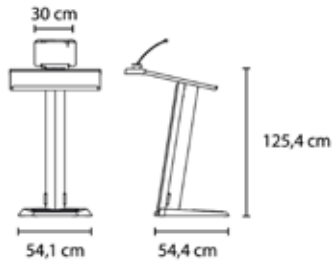

ATRIL 20216-L ARC

Elegante atril de conferencia, con iluminación led e inclinable para uso interior, ideal para que los oradores se sientan cómodos y relajados.

Atril fijo con sobre de 15° de inclinación soportado en base de acero para aportar robustez y estabilidad. Uso interior. Sobre de madera recubierto en poliuretano con tope papel. Dispone de lámpara de led en acero cromado, asa lateral para facilitar su movilidad y niveladores en la base para adaptarse a suelos irregulares.

MEDIDAS

W 54,1cm × L 67,4cm × H 125,4cm

W 21.3in × L 26.54in × H 49.38in

CARACTERÍSTICAS

Peso 42 Kg.

STD units	Packaging dim. (cm)	Units Container 20'	Units Container 40'	Units Container HC	Units Trayler 70m³	Units Truck 100m³
1X	x x		26			33

CARCASA

Gris