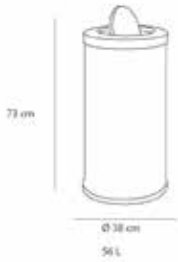

PAPELERA BAS-1003

La colección BAS es una fina y simple, con distintas variaciones de tamaño en función del espacio al que se destine.

Papelera de uso interior para zona común. Papelera metálica de gran capacidad con tapa basculante y cubeta interior.

MEDIDAS

H 65cm × Ø 30cm

H 25.6in × Ø 11.82in

CARACTERÍSTICAS

Peso 6,5 Kg.

STD units	Packaging dim. (cm)	Units Container 20'	Units Container 40'	Units Container HC	Units Trayler 70m³	Units Truck 100m³
1X	0.32 × 0.67 × 0.32		475			594

CARCASA

PAPELERA BAS-1007

La colección BAS es una fina y simple, con distintas variaciones de tamaño en función del espacio al que se destine.

Papelera de uso interior para zona común. Papelera con cuerpo y tapa abatible de acero inoxidable antihuellas. Sistema de apertura a pedal. Contiene cubeta interior extraíble.