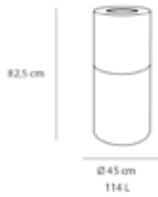

MEDIDAS

W 23,5cm × L 23cm × H 36,5cm
W 9.26in × L 9.06in × H 14.38in

CARACTERÍSTICAS

Peso 0,5 Kg.

STD units	Packaging dim. (cm)	Units Container 20'	Units Container 40'	Units Container HC	Units Trayler 70m ³	Units Truck 100m ³
1X	0.23 × 0.23 × 0.33		2059			2574

MEDIDAS

W 29,6cm × L 26cm × H 45cm

W 11.66in × L 10.24in × H 17.72in

CARACTERÍSTICAS

Peso 2,5 Kg.

STD units	Packaging dim. (cm)	Units Container 20'	Units Container 40'	Units Container HC	Units Trayler 70m ³	Units Truck 100m ³
1X	0.3 × 0.12 × 0.3		845			1056

MEDIDAS

H 70cm × Ø 32,1cm

H 27.56in × Ø 12.64in

CARACTERÍSTICAS

Peso 60,5 Kg.

STD units	Packaging dim. (cm)	Units Container 20'	Units Container 40'	Units Container HC	Units Trayler 70m ³	Units Truck 100m ³
1X	0.35 × 0.35 × 0.76		317			396

MEDIDAS

H 82,5cm × Ø 45cm

H 32.49in × Ø 17.72in

CARACTERÍSTICAS

Peso 11,5 Kg.

STD units	Packaging dim. (cm)	Units Container 20'	Units Container 40'	Units Container HC	Units Trayler 70m ³	Units Truck 100m ³
1X	x x		166			208