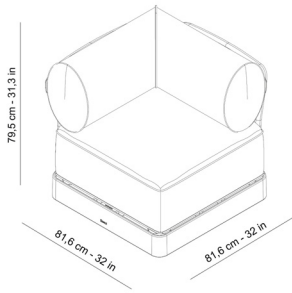

BRISA CORNER

Corner sofa with a MDPE base and backrest and armrests injected in recycled PP with fiberglass and UV protection. Cushions upholstered in mass-dyed acrylic fabric from Bliss or fabric from Crevin, both ideal for outdoor use due to their strength and durability. Seat made with Biotech foam produced through sustainable processes and recycled materials. A versatile and responsible piece, designed to combine style, comfort, and environmental commitment.

MEASUREMENTS

W 81,6cm × L 81,6cm × H 79,5cm × Hs 43cm
W 32.13in × L 32.13in × H 31.3in × Hs 16.93in

CHARACTERISTICS

Weight 25,1 Kg.

STD units	Packaging dim. (cm)	Units Container 20'	Units Container 40'	Units Container HC	Units Trayler 70m³	Units Truck 100m³
1X	77 × 75 × 76	63	144	144	162	189

COMBINATIONS

	Duna	Nácar	Salvia	Noche
Asgard_Mud	•			
Asgard_Hazelnut		•		
Asgard_Limonetto			•	
Salina_05				•