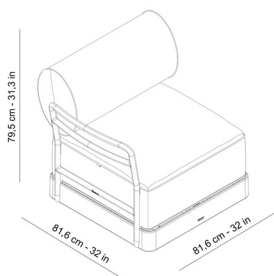

TERMINAL BRISA

Terminal sofa (suitable for both sides; left and/or right) with a MDPE base and backrest and armrests injected in recycled PP with fiberglass and UV protection. Cushions upholstered in mass-dyed acrylic fabric from Bliss or fabric from Crevin, both ideal for outdoor use due to their strength and durability. Seat made with Biotech foam produced through sustainable processes and recycled materials. A versatile and responsible piece, designed to combine style, comfort, and environmental commitment.

MEASUREMENTS

W 81,6cm × L 81,6cm × H 79,5cm × Hs 43cm

W 32.13in × L 32.13in × H 31.3in × Hs 16.93in

CHARACTERISTICS

Weight 24,1 Kg.

STD units	Packaging dim. (cm)	Units Container 20'	Units Container 40'	Units Container HC	Units Trayler 70m³	Units Truck 100m³
1X	77 × 75 × 76	63	144	144	162	189

COMBINATIONS

	Duna	Nácar	Salvia	Noche
Asgard_Mud	•			
Asgard_Hazelnut		•		
Asgard_Limonetto			•	
Salina_05				•