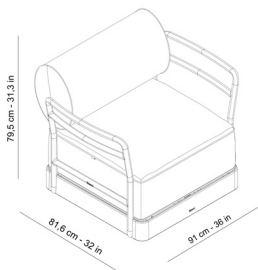

BRISA SOFA

Armchair with a MDPE base and backrest and armrests injected in recycled PP with fiberglass and UV protection. Cushions upholstered in mass-dyed acrylic fabric from Bliss or fabric from Crevin, both ideal for outdoor use due to their strength and durability. Seat made with Biotech foam produced through sustainable processes and recycled materials. A versatile and responsible piece, designed to combine style, comfort, and environmental commitment.

MEASUREMENTS

W 91cm × L 81,6cm × H 79,5cm × Hs 43cm
W 35.83in × L 32.13in × H 31.3in × Hs 16.93in

CHARACTERISTICS

Weight 26,4 Kg.

STD units	Packaging dim. (cm)	Units Container 20'	Units Container 40'	Units Container HC	Units Trayler 70m³	Units Truck 100m³
1X	77 × 75 × 76	63	144	144	162	189

COMBINATIONS

	Duna	Nácar	Salvia	Noche
Asgard_Mud	•			
Asgard_Hazelnut		•		
Asgard_Limonetto			•	
Salina_05				•