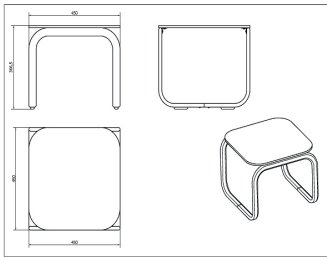

Ref. 70302 - EAN 8411344703021

indecasa
collection

TABLES SALVORA TABLETOP WHITE

Designed by Antoni Tarrés

DESCRIPTION

Coffee table with anodised aluminium profile and HPL tabletop. Aluminium joints. Anti-slip pads. Stainless steel fasteners.

IMAGE AVAILABLE
SOON

MEASUREMENTS

W 45cm × L 45cm × H 37cm

W 17.72in × L 17.72in × H 14.57in

CHARACTERISTICS

Weight 5 Kg.

STD units	Packaging dim. (cm)	Units Container 20'	Units Container 40'	Units Container HC	Units Traylor 70m ³	Units Truck 100m ³
2X	60 × 60 × 50	156	344	392		506