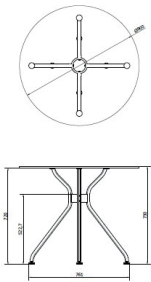

### DESCRIPTION

Table with a central foot composed of four legs of anodised aluminium profile. HPL Top. Table base with profile made of solid anodised aluminium. Stainless steel screws. Stainless steel feet adjustable in height and inclination.

### MEASUREMENTS

H 74cm × Ø 90cm

H 29.14in × Ø 35.44in