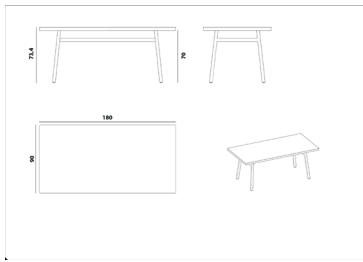

Ref. 01594 - EAN 8411344015940

indecasa
collection

TABLES MILANO TABLETOP SAND

Designed by Joan Gaspar

DESCRIPTION

Rectangular 180x90 table for indoor and outdoor use. Anodised aluminium structure, spray painted and oven dried, 40 x 40 mm and 2 mm thick. About 3 mm thick.

MEASUREMENTS

W 90cm × L 180cm × H 73,4cm

W 35.44in × L 70.87in × H 28.9in

CHARACTERISTICS

Weight 24 Kg.

STD units	Packaging dim. (cm)	Units Container 20'	Units Container 40'	Units Container HC	Units Traylor 70m ³	Units Truck 100m ³
1X	186 × 96 × 16	130	264	264	300	