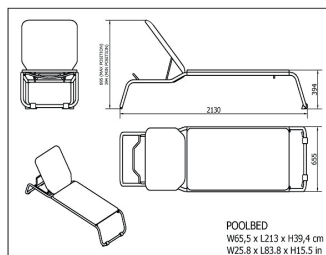

### MEASUREMENTS

W 65,5cm × L 213cm × H 39,4cm

W 25.79in × L 83.86in × H 15.52in

### CHARACTERISTICS

Weight 41 Kg.

STD units	Packaging dim. (cm)	Units Container 20'	Units Container 40'	Units Container HC	Units Traylor 70m <sup>3</sup>	Units Truck 100m <sup>3</sup>
1X	78 × 217 × 50	33	72	85		85