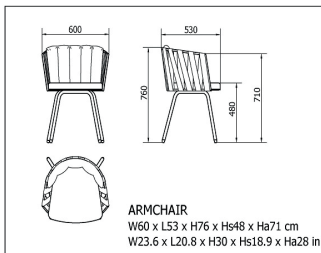

### MEASUREMENTS

W 60cm × L 53cm × H 76cm × Hs 48cm × Ha 71cm

W 23.63in × L 20.87in × H 29.93in × Hs 18.9in × Ha 27.96in

### CHARACTERISTICS

**Weight** 9,5 Kg.

STD units	Packaging dim. (cm)	Units Container 20'	Units Container 40'	Units Container HC	Units Traylor 70m <sup>3</sup>	Units Truck 100m <sup>3</sup>
1X	60,1 × 66,1 × 90	75	165	195		195