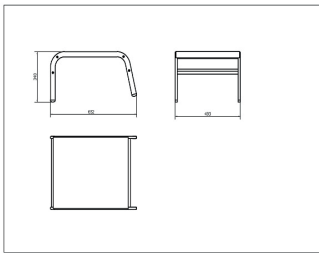

MEASUREMENTS

W 49,3cm × L 65,2cm × H 34cm

W 19.41in × L 25.67in × H 13.39in

CHARACTERISTICS

Weight 3,2 Kg.

STD units	Packaging dim. (cm)	Units Container 20'	Units Container 40'	Units Container HC	Units Traylor 70m ³	Units Truck 100m ³
2X	70 × 70 × 36	188	376	414	451	