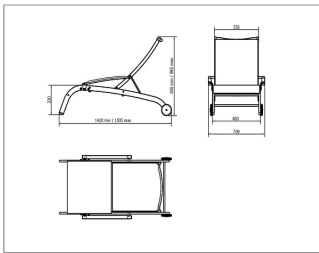

### MEASUREMENTS

W 70,9cm × L 142cm × H 50cm

W 27.92in × L 55.91in × H 19.69in

### CHARACTERISTICS

**Weight** 9,32 Kg.

STD units	Packaging dim. (cm)	Units Container 20'	Units Container 40'	Units Container HC	Units Traylor 70m <sup>3</sup>	Units Truck 100m <sup>3</sup>
1X	155 × 75 × 75	61	121	133		146