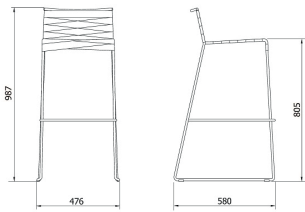

Ref. 70025 - EAN 8411344700259

ESPIGA STOOL WHITE

Designed by **Jordi Ribaudí**

DESCRIPTION

High stool with a painted steel sled-base structure. Flame-retardant and water-repellent polyester strip. Anti-slip feet. Screws made of stainless steel.

MEASUREMENTS

W 53,5cm × L 58cm × H 100cm × Hs 82cm

W 21.07in × L 22.84in × H 39.38in × Hs 32.29in

CHARACTERISTICS

Weight 7,54 Kg.

STD units	Packaging dim. (cm)	Units Container 20'	Units Container 40'	Units Container HC	Units Traylor 70m ³	Units Truck 100m ³
4X	66 × 54 × 108	65	130	143	156	