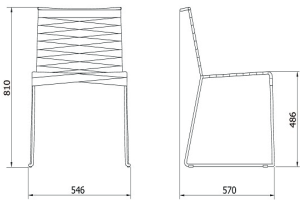

Ref. 70010 - EAN 8411344700105

ESPIGA CHAIR WHITE

Designed by Jordi Ribaudí

DESCRIPTION

Chair with a painted steel sled-base structure. Flame-retardant and water-repellent polyester strip. Anti-slip feet. Screws made of stainless steel.

MEASUREMENTS

W 54,6cm × L 57cm × H 81cm × Hs 48,6cm

W 21.5in × L 22.45in × H 31.89in × Hs 19.14in

CHARACTERISTICS

Weight 6,16 Kg.

Stackable max 2 Units

STD units	Packaging dim. (cm)	Units Container 20'	Units Container 40'	Units Container HC	Units Traylor 70m ³	Units Truck 100m ³
4X	57 × 66 × 90	332	664	731	797	