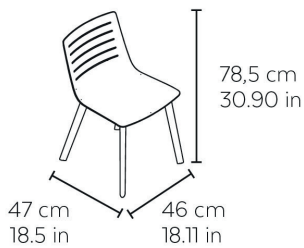

MEASUREMENTS

W 46cm × L 50cm × H 78,5cm × Hs 46,5cm
W 18.12in × L 19.69in × H 30.91in × Hs 18.31in

CHARACTERISTICS

Weight 5,25 Kg.

Maximum Stackable

STD units	Packaging dim. (cm)	Units Container 20'	Units Container 40'	Units Container HC	Units Trayler 70m ³	Units Truck 100m ³
2X	60 × 60 × 50	138	304	304	436	