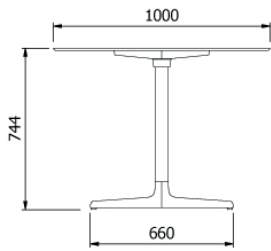

### MEASUREMENTS

W 100cm × L 100cm × H 74,4cm

W 39,38in × L 39,38in × H 29,3in

### CHARACTERISTICS

**Weight** 23 Kg.

STD units	Packaging dim. (cm)	Units Container 20'	Units Container 40'	Units Container HC	Units Traylor 70m³	Units Truck 100m³
1X	x x	60	132	132	162	168