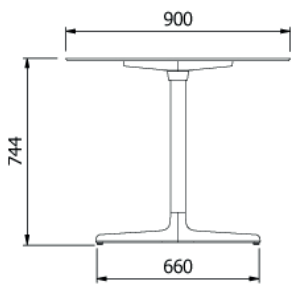

Ref. 05471 - EAN 8411344054710

TOLEDO AIRE TABLE XL 90X90 TABLETOP GREENISH GREY

Designed by **Jorge Pensi**

DESCRIPTION

Table for indoor and outdoor use. Painted aluminium structure with an HPL table top of the same colour.

MEASUREMENTS

W 90cm × L 90cm × H 74,4cm

W 35,44in × L 35,44in × H 29,3in

CHARACTERISTICS

Weight 20 Kg.

STD units	Packaging dim. (cm)	Units Container 20'	Units Container 40'	Units Container HC	Units Traylor 70m ³	Units Truck 100m ³
1X	x x	72	156	182	210	238

COLOR

Greenish Grey
Pantone 7538C

PEDESTAL COLOR

Greenish Grey
Pantone 7538C

TUBE FINISH

Satin

SUSTAINABLE PRODUCTION - ENVIRONMENTAL COMMITMENT

Resol invests money and resources for research and search for more sustainable processes.