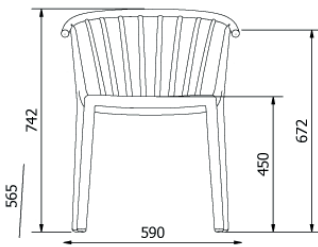

### DESCRIPTION

Armchair for indoor and outdoor use. Injected with fiberglass and PP 100% recycled. UV protection. Net weight 4,6 kg (10.23 lb).

### MEASUREMENTS

W 59cm × L 56,5cm × H 74,2cm × Hs 45cm × Ha 67,2cm

W 23.23in × L 22.25in × H 29.22in × Hs 17.72in × Ha 26.46in

### CHARACTERISTICS

**Weight** 4,64 Kg.

**Stackable max** 10 Units

STD units	Packaging dim. (cm)	Units Container 20'	Units Container 40'	Units Container HC	Units Traylor 70m³	Units Truck 100m³
4X	× ×	260	548	632	652	912
2X	× ×	132	306	372	416	540
P25	× ×	600	1200	1200	1350	1450