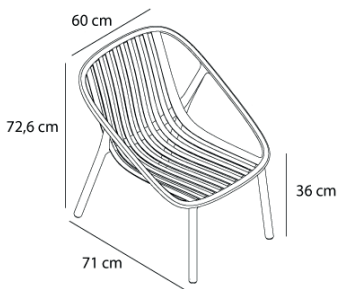

Ref. 05382 - EAN 8411344053829

BINI ARMCHAIR DARK GREY

Designed by Joan Gaspar

DESCRIPTION

Armchair made from polypropylene with fibreglass. UV protection.

MEASUREMENTS

W 60cm × L 71cm × H 72,65cm × Hs 36cm

W 23.63in × L 27.96in × H 28.61in × Hs 14.18in

STD units	Packaging dim. (cm)	Units Container 20'	Units Container 40'	Units Container HC	Units Trayler 70m³	Units Truck 100m³
4X	× ×	200	440	660	816	828
2X	× ×	100	220	330	408	414
P22	× ×	396	880	880	1012	1012