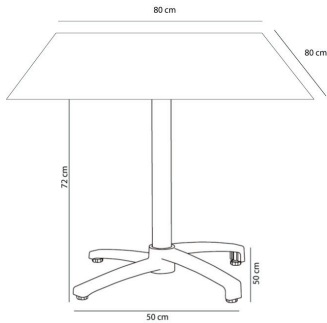

### MEASUREMENTS

W 80cm × L 80cm × H 73cm

W 31.5in × L 31.5in × H 28.75in

### CHARACTERISTICS

**Weight** 16,8 Kg.

**Stackable max** 0 Units

STD units	Packaging dim. (cm)	Units Container 20'	Units Container 40'	Units Container HC	Units Traylor 70m <sup>3</sup>	Units Truck 100m <sup>3</sup>
1X	81 × 84 × 20		375		495	