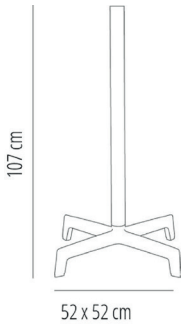

Ref. 02088 - EAN 8411344020883

SPUTNIK HIGH FOOT BLACK

Designed by Josep Llusçà

DESCRIPTION

High pedestal base for indoor and outdoor use. The base is composed of two pieces, a casing injected with polyamide and a painted iron counterweight. Anodized aluminium tube, ø 60 x 2 mm thick, shiny, matt or white or black painted finish. UV protection. Leveller in one leg.

MEASUREMENTS

W 52cm × L 52cm × H 110cm

W 20.48in × L 20.48in × H 43.31in

CHARACTERISTICS

Weight 6,78 Kg.

STD units	Packaging dim. (cm)	Units Container 20'	Units Container 40'	Units Container HC	Units Traylor 70m ³	Units Truck 100m ³
1X	55 × 58 × 18	350	725	822	875	1250