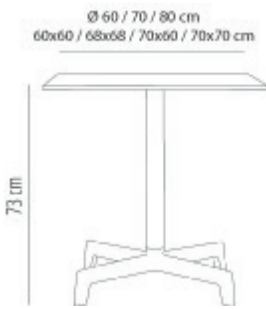

## DESCRIPTION

Table with pedestal base for indoor and outdoor use. The base is composed of two pieces, a casing injected with polyamide and a painted iron counterweight. Anodized aluminium tube, ø 60 x 2 mm thick. UV protection. Werzalit table top.

## MEASUREMENTS

W 60cm × L 60cm × H 73,5cm

W 23.63in × L 23.63in × H 28.94in

## CHARACTERISTICS

**Weight** 11,05 Kg.

STD units	Packaging dim. (cm)	Units Container 20'	Units Container 40'	Units Container HC	Units Traylor 70m <sup>3</sup>	Units Truck 100m <sup>3</sup>
1X	61 × 64 × 20		350		462	