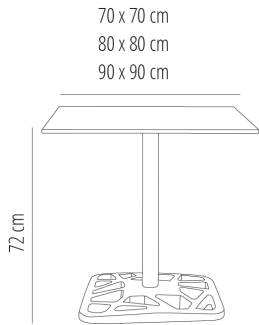

## MEASUREMENTS

W 80cm × L 80cm × H 74cm

W 31.5in × L 31.5in × H 29.14in

## CHARACTERISTICS

**Weight** 26,8 Kg.

STD units	Packaging dim. (cm)	Units Container 20'	Units Container 40'	Units Container HC	Units Traylor 70m <sup>3</sup>	Units Truck 100m <sup>3</sup>
1X	81 × 84 × 20		375		495	