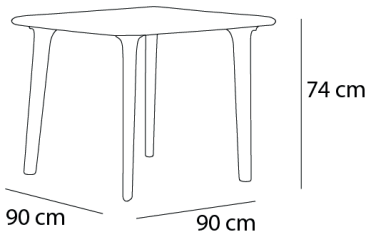

Ref. 03944 - EAN 8411344039441

NEW DESSA TABLE 90X90 TABLETOP DARK GREY

Designed by Josep Llusà

DESCRIPTION

Table for indoor and outdoor use. Table top and legs injected in polypropylene. Powder coated zink steel structure in accordance to corrosion regulation UNE EN/ISO 9227:2012. UV protection. Available in 2 sizes: 90x90, net weight 11,74 kg (25,88 lb), 160x90, net weight 16,75 kg (36,93 lb).

CERTIFICATIONS

UNE-EN 581-1

MEASUREMENTS

W 90cm × L 90cm × H 74cm

W 35.44in × L 35.44in × H 29.14in

CHARACTERISTICS

Weight 11,74 Kg.

| STD units | Packaging dim. (cm) | Units Container 20' | Units Container 40' | Units Container HC | Units Traylor 70m ³ | Units Truck 100m ³ |
|-----------|---------------------|---------------------|---------------------|--------------------|--------------------------------|-------------------------------|
| 1X | 92 × 94 × 15 | 192 | 390 | 392 | 448 | 795 |