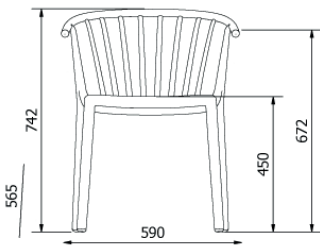

Ref. 86550 - EAN 8411344865507

WOODY UPHOLSTERED CHAIR IVORY

Designed by Josep Llusà

DESCRIPTION

Upholstery suitable for indoor and outdoor use. Sunbrella® composition. With quick-drying foam. Grammage 275gr/m2. To avoid marks, please do not stack upholstered chairs.

CERTIFICATIONS

UNE-EN 16139, UNE-EN 581-1, UNE-EN 581-2

MEASUREMENTS

W 59cm × L 56,5cm × H 74,2cm × Hs 46cm × Ha 67,2cm

W 23,23in × L 22,25in × H 29,22in × Hs 18,12in × Ha 26,46in

CHARACTERISTICS

Weight 4,9 Kg.

STD units	Packaging dim. (cm)	Units Container 20'	Units Container 40'	Units Container HC	Units Traylor 70m³	Units Truck 100m³
2X	60.1 × 66.1 × 90	132	306	372	416	540
4X	60.7 × 73.7 × 96.9	260	548	632	652	912