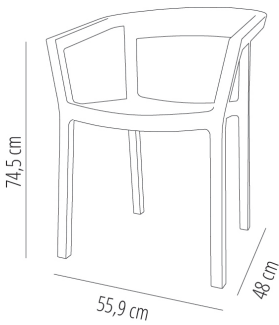

MEASUREMENTS

W 55,9cm × L 48cm × H 74,5cm × Hs 44,5cm × Ha 64,5cm
 W 22.01in × L 18.9in × H 29.34in × Hs 17.52in × Ha 25.4in

CHARACTERISTICS

Weight 4,95 Kg.

STD units	Packaging dim. (cm)	Units Container 20'	Units Container 40'	Units Container HC	Units Traylor 70m ³	Units Truck 100m ³
4X	60.7 × 73.7 × 96.9	260	548	632	652	912