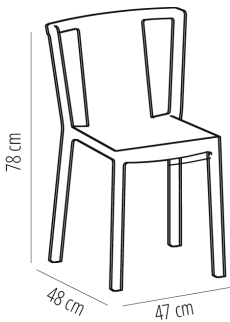

### MEASUREMENTS

W 47cm × L 48cm × H 78cm × Hs 47cm

W 18.51in × L 18.9in × H 30.71in × Hs 18.51in

### CHARACTERISTICS

Weight 3,9 Kg.

STD units	Packaging dim. (cm)	Units Container 20'	Units Container 40'	Units Container HC	Units Traylor 70m <sup>3</sup>	Units Truck 100m <sup>3</sup>
4X	51.7 × 74.2 × 96.9	312	624	768	748	996