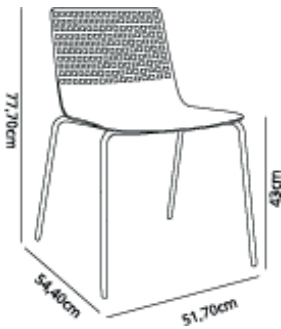

Ref. 04192 - EAN 8411344041925

WIRE CHAIR RETRO BLUE

Designed by Josep Llusà

DESCRIPTION

Chair for indoor use. Seat injected with fiberglass and PP. Structure made of painted steel. Stackable.

CERTIFICATIONS

UNE-EN 581-1, UNE-EN 581-2, UNE-EN 16139

MEASUREMENTS

W 51,7cm × L 54,4cm × H 77,7cm × Hs 43cm

W 20.36in × L 21.42in × H 30.6in × Hs 16.93in

CHARACTERISTICS

Weight 4,91 Kg.

STD units	Packaging dim. (cm)	Units Container 20'	Units Container 40'	Units Container HC	Units Traylor 70m³	Units Truck 100m³
2X	60 × 60 × 50	132	306	372	416	540
4X	60.7 × 73.7 × 96.9	260	548	632	652	912