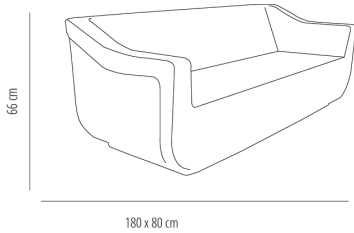

### DESCRIPTION

Polyethylene rotomoulded sofa for indoor and outdoor use. Water drainage system. UV protection. Optional: Cotton and polyester cushion 5 cm thickness in beige colour for outdoor use.

### MEASUREMENTS

W 180cm × L 80cm × H 66cm

W 70.87in × L 31.5in × H 25.99in

### CHARACTERISTICS

Weight 44 Kg.

STD units	Packaging dim. (cm)	Units Container 20'	Units Container 40'	Units Container HC	Units Traylor 70m <sup>3</sup>	Units Truck 100m <sup>3</sup>
1X	78.3 × 180 × 65.6	21	45	45	63	72