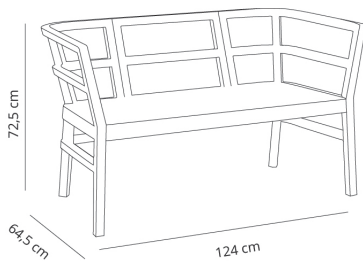

AWARDS

Platinum Award
MIFF 2014

CERTIFICATIONS

UNE-EN 581-1

MEASUREMENTS

W 124cm × L 64,5cm × H 72,5cm × Hs 42cm

W 48.82in × L 25.4in × H 28.55in × Hs 16.54in

CHARACTERISTICS

Weight 15 Kg.

STD units	Packaging dim. (cm)	Units Container 20'	Units Container 40'	Units Container HC	Units Traylor 70m ³	Units Truck 100m ³
1X	40 × 115 × 74	66	150	150	198	240

STRUCTURE COLOR

White
RAL 9016