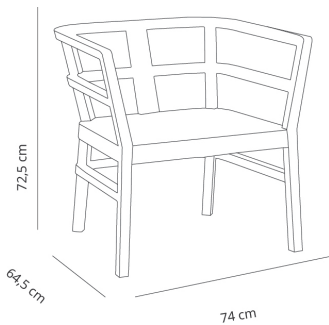

Ref. 01732 - EAN 8411344017326

CLICK-CLACK ARMCHAIR WHITE

Designed by Josep Llusà

DESCRIPTION

Armchair for indoor and outdoor use. Injected in fiberglass with PP using gas assisted injection moulding technology. UV Protection. Delivered unassembled in an optimal packaging. Optional cushions. Net weight 10,5 kg (23,15 lb).

AWARDS

Platinum Award
MIFF 2014

CERTIFICATIONS

UNE-EN 581-1

MEASUREMENTS

W 74cm × L 64,5cm × H 72,5cm × Hs 42cm

W 29,14in × L 25,4in × H 28,55in × Hs 16,54in

CHARACTERISTICS

Weight 10,5 Kg.

STD units	Packaging dim. (cm)	Units Container 20'	Units Container 40'	Units Container HC	Units Traylor 70m ³	Units Truck 100m ³
1X	40 × 80 × 74	99	225	225	297	360

STRUCTURE COLOR

White
RAL 9016