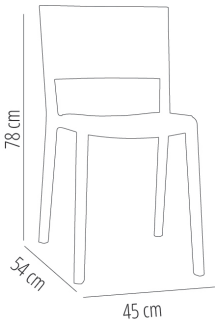

### DESCRIPTION

Chair for indoor and outdoor use. Injected in fiberglass with PP using gas assisted injection moulding technology. Stackable. UV Protection. Net weight 2,80 kg (6.16 lb).

### MEASUREMENTS

W 45cm × L 54cm × H 78cm × Hs 45cm

W 17.72in × L 21.26in × H 30.71in × Hs 17.72in

### CHARACTERISTICS

**Weight** 2,8 Kg.

**Stackable max** 10 Units

STD units	Packaging dim. (cm)	Units Container 20'	Units Container 40'	Units Container HC	Units Traylor 70m <sup>3</sup>	Units Truck 100m <sup>3</sup>
2X	60.1 × 66.1 × 90	138	306	304	416	562
4X	51.7 × 74.2 × 96.9	280	548	568	652	808
P22	58 × 98 × 218	528	1056	1056	1188	1276