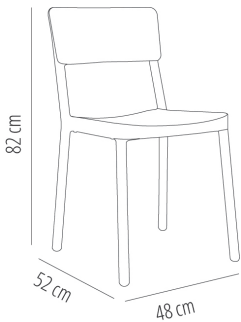

Ref. 00821 - EAN 8411344008218

LISBOA UPHOLSTERED CHAIR WHITE

Designed by Joan Gaspar

DESCRIPTION

Chair for indoor and outdoor use. Injected with fiberglass and PP using gas assisted injection moulding technology. Stackable. UV protection. Net weight 3,36 kg. (7.39 lb).

MEASUREMENTS

W 47cm × L 51cm × H 82cm × Hs 47,5cm

W 18.51in × L 20.08in × H 32.29in × Hs 18.71in

CHARACTERISTICS

Weight 4,06 Kg.

STD units	Packaging dim. (cm)	Units Container 20'	Units Container 40'	Units Container HC	Units Traylor 70m ³	Units Truck 100m ³
4X	60.7 × 62.4 × 103.4	216	456	456	552	808