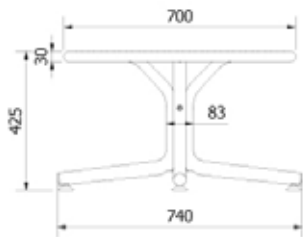

TABLES BINI

Designed by **Joan Gaspar**

BINI LOUNGE TABLE

Bini Lounge table for indoor and outdoor use. Made of polypropylene with fiberglass, with UV protection. Weight 5.5 kg

TABLE FEATURES

H 40cm × Ø 70cm

H 15.75in × Ø 27.56in

Weight 5,5 Kg.

STD units	Packaging dim. (cm)	Units Container 20'	Units Container 40'	Units Container HC	Units Trolley 70m ³	Units Truck 100m ³
1X	x x	450	912	1056	1254	1360

COLOR/PEDESTAL FINISH COLOR

BINI TABLE

Bini table for indoor and outdoor use. It is made of polypropylene with fiberglass, with UV protection. Weight 7.34 kg

TABLE FEATURES

H 75,5cm × Ø 70cm

H 29.73in × Ø 27.56in

Weight 7,34 Kg.

CERTIFICATIONS