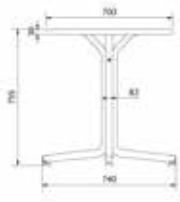

TABLES BINI

Designed by **Joan Gaspar**

BINI LOUNGE TABLE

Bini Lounge table for indoor and outdoor use. Made of polypropylene with fiberglass, with UV protection. Weight 5.5 kg

TABLE FEATURES

H 40cm × Ø 70cm

H 15.75in × Ø 27.56in

Weight 5,5 Kg.

STD units	Packaging dim. (cm)	Units Container 20'	Units Container 40'	Units Container HC	Units Trolley 70m ³	Units Truck 100m ³
1X	x x	450	912	1056	1254	1360

COLOR/PEDESTAL FINISH COLOR

BINI TABLE

Bini table for indoor and outdoor use. It is made of polypropylene with fiberglass, with UV protection. Weight 7.34 kg

TABLE FEATURES

H 75,5cm × Ø 70cm

H 29.73in × Ø 27.56in

Weight 7,34 Kg.

CERTIFICATIONS